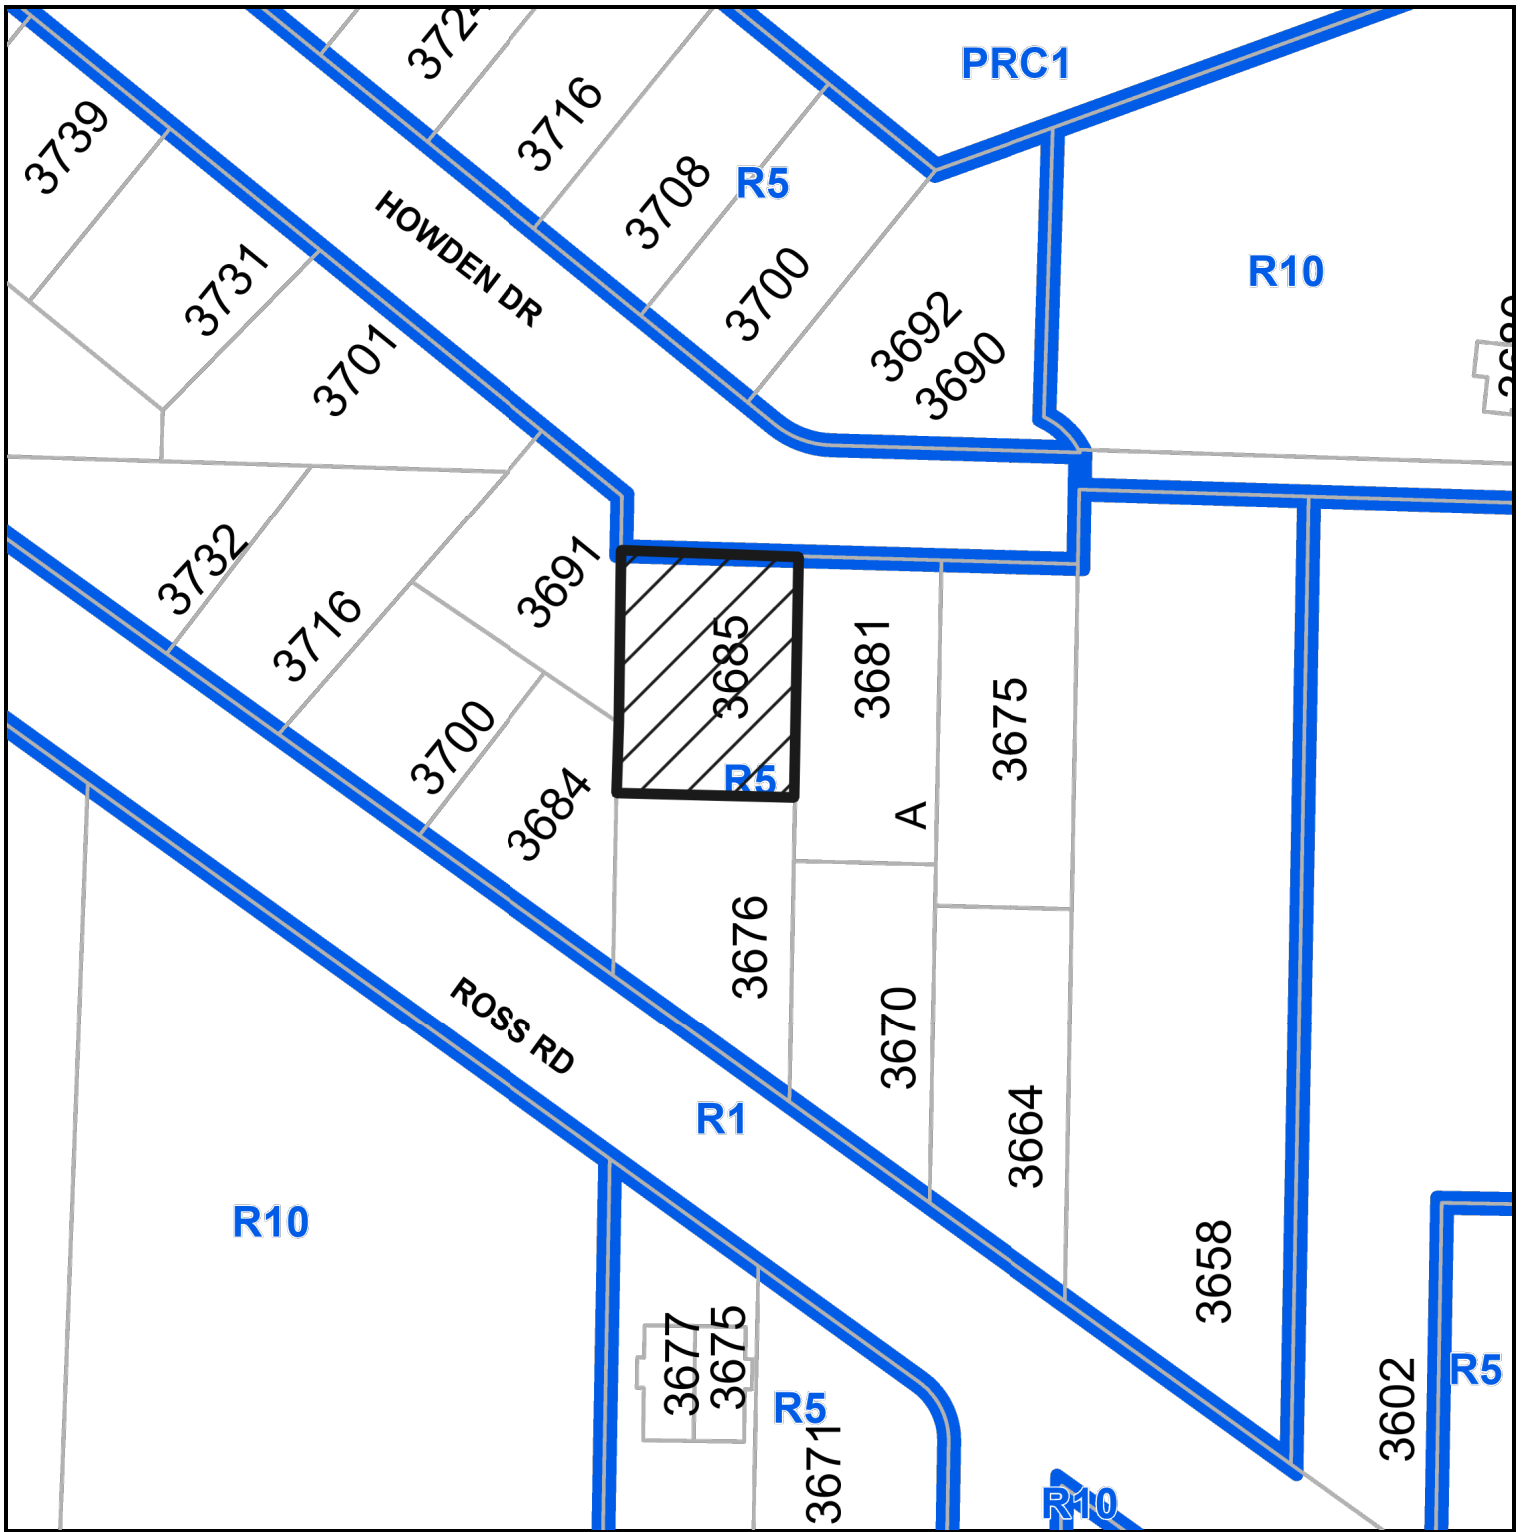

SUBJECT PROPERTY MAP

3681 HOWDEN DRIVE